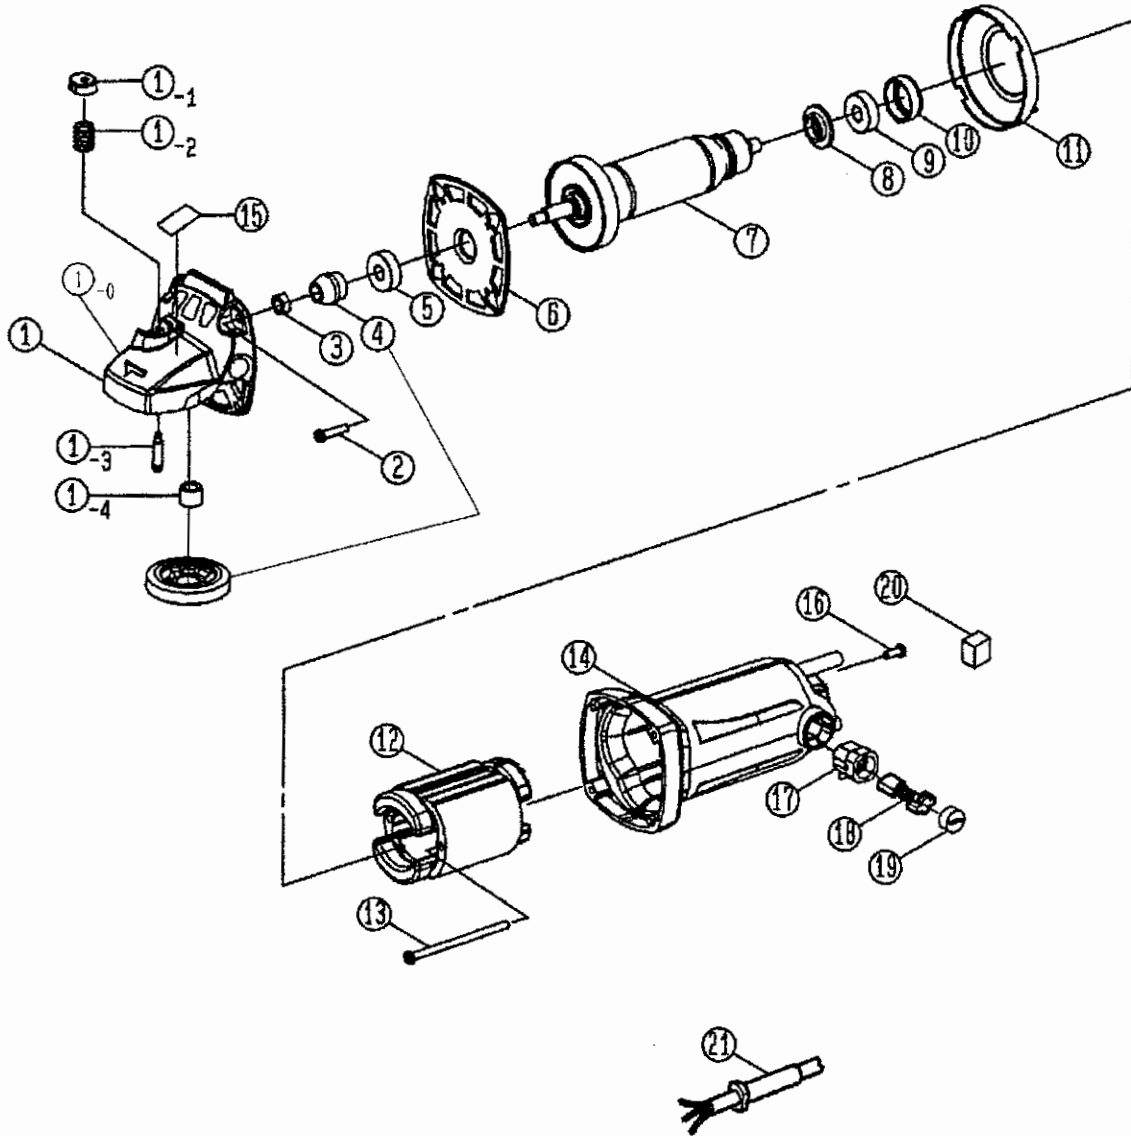

No.	Parts No.	Parts Name	Q'ty
1	TB09024	Gearhousing Ass'y	1set
1-0	(TQ13278)	Gearhousing	1
1-1	(TQ13257)	Lock Button	1
1-2	(TQ13258)	Lock Spring	1
1-3	(TQ13259)	Stopper Pin	1
1-4	(TQ13260)	Needle Bearing	1
2	TQ07488	Pan Head Tapping Screw B 4x18	4
3	TQ14498	Hex. Nut M6 SOB	1
4	TB07094	Bevel Pinion Gear Ass'y	1set
5	TQ13263	Ball Bearing 608LLB	1
6	TQ13264	Bearing Retainer	1
7	TQ13273	Armature 230V LO3550	1
8	TQ10540	Dustproof Cover	1

No.	Parts No.	Parts Name	Q'ty
9	TQ13263	Ball Bearing 608LLB	1
10	TQ10541	Bearing Gum	1
11	TQ13266	Fan Casing	1
12	TQ13274	Stator 230V LO3550	1
13	TQ10544	Pan Head Tapping Screw B 4x70	2
14	TQ13268	Motor Case	1
15	TQ13275	Voltage Display Label LO3550 230V	1
16	TQ07503	Pan Head Tapping Screw B 4x12	2
17	TQ13270	Brush Holder	2
18	TB08837	Carbon Brush	1set
19	TQ13107	Brush Cap	2
20	TQ13272	Connector Block	1
21	TQ10398	Code Armor	1