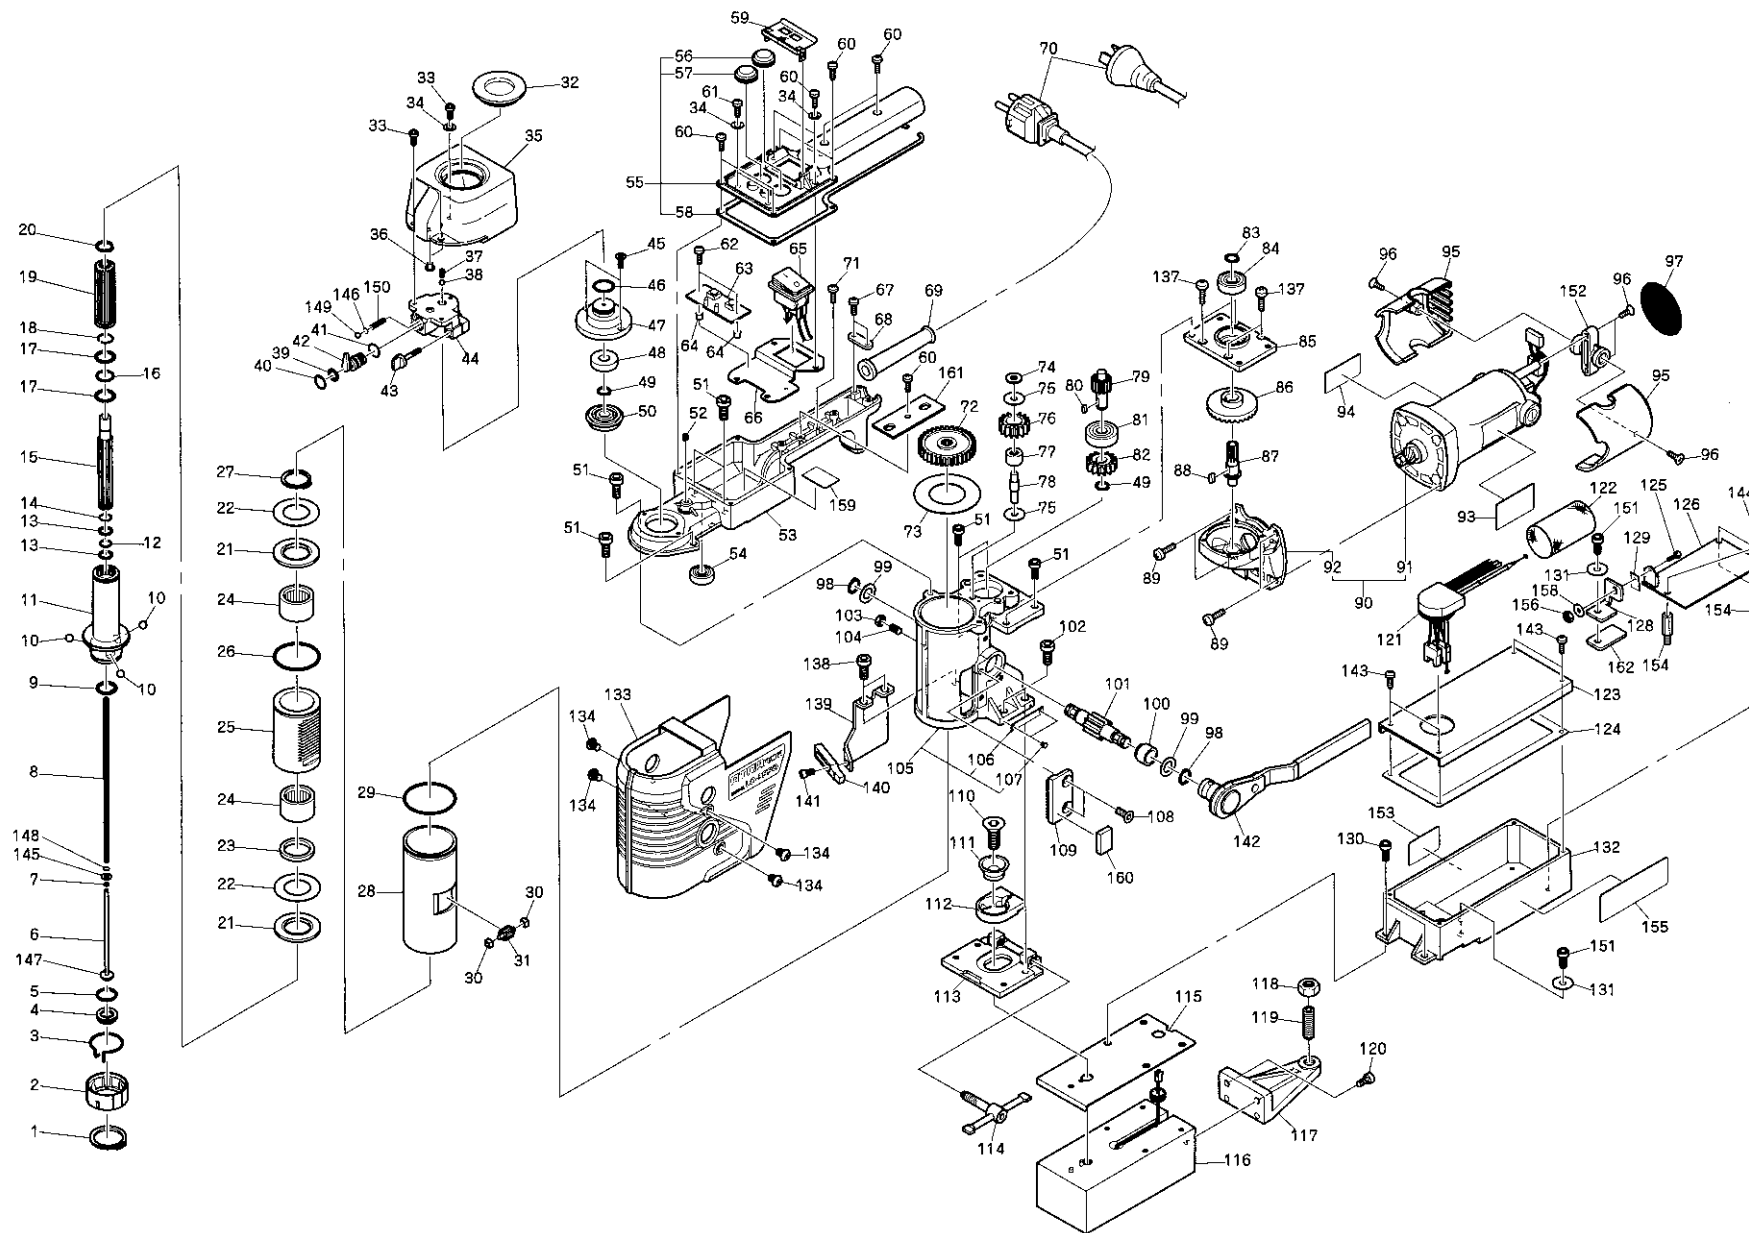

ORDERING PARTS

When ordering parts from sales agent, please be sure to give them part number, part name and quantity.

No.	Part No.	Part Name	Q'ty	Price
1	TP15239	External Retaining Ring C-28	1set	
2	TQ01897	Sleeve	1	
3	TQ10750	Rotaring Spring	1	
4	TB07023	Push Ring Ass'y	1set	
5	TQ10547	Y Packings NB 15x19x1.6	1	
6	TQ11527	Push Rod	1	
7	TQ10395	Oil Ring ss020	1	
8	TQ10735	Spring 0.6x4.1x220	1	
9	TQ05006	Internal Retaining Ring IRTW-19	1	
10	TB01672	Ball 5/16 Ass'y	1set	
11	TQ10728	Arbor	1	
12	TP12004	O-Ring P-10	2	
13	TP05873	Back Up Ring P-10 T2	2	
14	TQ10290	Stop Ring 0-0.8x10.5	1	
15	TQ10729	Spline Shaft	1	
16	TP12010	O-Ring P-14	1	
17	CP26543	Back Up Ring P-15 T2	2	
18	TQ10289	Stop Ring 0-0.8x16.3	1	
19	TQ10730	Double Spline Shaft	1	
20	TQ10368	External Retaining Ring C-13	1	
21	TQ10374	Thrust Bearing	2	
22	TQ10373	Thrust Washer AS1105	2	
23	TQ05259	Oil Seal G25x32x4	1	
24	TQ10375	Needle Bearing HK2520	2	
25	TQ10731	Quill	1	
26	TP03992	O-Ring S-40	1	
27	CQ02200	External Retaining Ring C-25	1	
28	TQ10739	Quill Guide	1	
29	TQ10376	O-Ring S-46	1	
30	TQ10801	Bush □ 6x4	2	
31	TQ10733	Spur Gear 1.0x8	1	
45	TP16219	Hex.Socket Countersunk Head Screw 4x10	2	
46	TP13275	O-Ring P-16	1	
47	TQ10761	Seal Holder	1	
48	TQ10769	Oil Seal AC0279A0	1	
49	TP04595	External Retaining Ring C-10	2	
50	TQ10370	Ball Bearing 6200LLUNR	1	
51	TP00126	Hex.Socket Head Cap Screw 5x16	8	
52	TP04195	Hex.Socket Set Screw With Flat Point 5x5	1	
53	TQ10727	Gearbox Cover	1	
54	TQ14491	Ball Bearing 608ZZ	1	
55	TB07262	Grip Sub Ass'y	1set	
56	(TQ12137)	Cap Red	1	
57	(TQ12138)	Cap Blue	1	
58	(TQ10790)	Packing Grip	1	
59	TB07060	Switch Cover Ass'y	1set	
60	TP02618	Pan Head Screw 4x8	9	
61	TP15164	Pan Head Screw 4x16	2	
62	TQ01184	Pan Head Screw 3x12	2	
63	TB07229	Switch Board Ass'y	1set	
64	TQ10432	Spacer EP-5	2	
65	TB08840	Rocker Switch Ass'y	1set	
66	TQ10748	Switch Stay	1	
67	TP09433	Pan Head Screw 4x10	2	
68	TP14459	Cord Stopper	1	
69	TQ10398	Code Armor	1	
70	TB08731	Cabtyre Cable Ass'y	1set	
	TB09030	Cabtyre Cable Ass'y (China)	1set